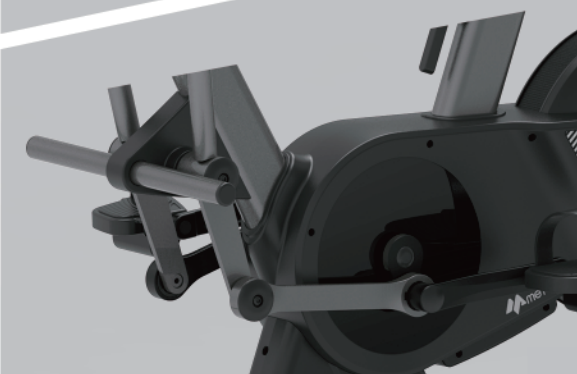

Specification

- 1.Power supply: 12V adapter;
- 2.Resistance system PMS: The internal magnetic and motor are integrated;
- 3.Resistance: both way;
- 4.flywheel: 8KG;
- 5.Resistance adjustment: 32 levels;
- 6.Monitor display: time,distance,speed,resistance,Watt,bluetooth;
- 7.Smart taillight:Tricolor motion state changes;
- 8.Smart APP: Zwift、Kinomap、Rouvy、Onelap、FitShow;
- 9.Max. User weight: 110KG;
- 10.User height range: 155-190CM;
- 11.G.W.: 37KG; N.W.: 32KG;
- 12.Assembly Size: 1335*540*1136mm;
- 13.Carton size:1088*240*790MM;
- 14.Loading quantity: 20'/40'/40HQ:150/314/345