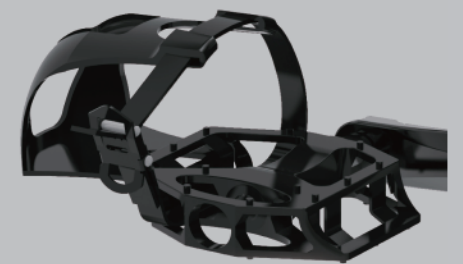

Welding & Painting

International certificates

ISO9001:2021 CE/Rohs EN957 Intellectual property Software registration

MTB-106F

Specification

1. Maximum power: 1200W;
2. Power supply: 24V adapter;
3. Resistance system: EMS ;
4. Resistance: Both way;
5. flywheel: 10KG;
6. Incline: 16 levels, upward with 8 levels and downward with 8 levels;
7. Resistance adjustment: 32 levels;
8. Monitor display: time, distance, incline, speed, resistance, Watt, bluetooth, P1-P3;
9. Smart taillight: Tricolor motion state changes;
10. Smart APP: Zwift、Kinomap、Rouvy、Onelap、Fitshow
11. Max. User weight: 120KG;
12. User height range: 155-190CM;
13. G.W.: 50KG; N.W.: 45KG;
14. Assembly Size: 1355*560*1000mm;
15. Carton size: 1200*250*885MM;
16. Loading quantity: 20'/40'/40HQ: 80/ 180/ 180

Incline

www.metapro-fitness.com

MTB-208B

Specification

- 1.Power supply: 12V adapter;
- 2.Resistance system PMS: The internal magnetic and motor are integrated;
- 3.Resistance: both way;
- 4.flywheel: 8KG;
- 5.Resistance adjustment: 32 levels;
- 6.Monitor display: time,distance,speed,resistance,Watt,bluetooth;
- 7.Smart taillight:Tricolor motion state changes;
- 8.Smart APP: Zwift、Kinomap、Rouvy、Onelap、FitShow;
- 9.Max. User weight: 110KG;
- 10.User height range: 155-190CM;
- 11.G.W.: 37KG; N.W.: 32KG;
- 12.Assembly Size: 1335*540*1136mm;
- 13.Carton size:1088*240*790MM;
- 14.Loading quantity: 20'/40'/40HQ:150/314/345